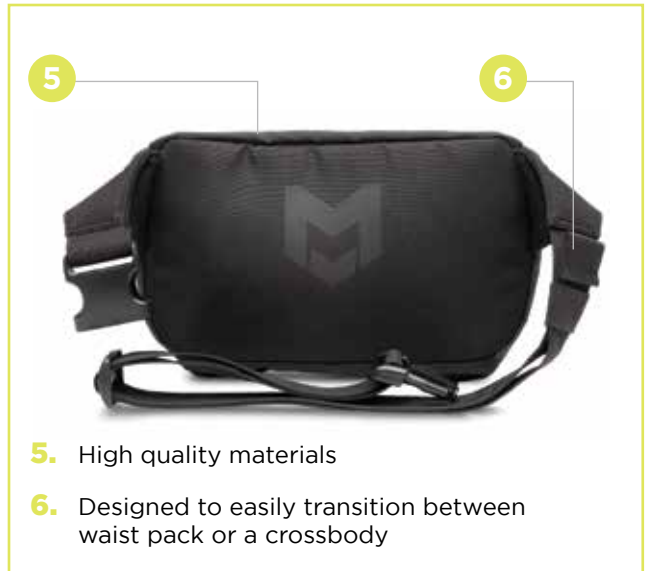

MERET.

SCOUT

SCOUT

Part #: SC2
Dimensions:
Main Compartment: 9" x 3" x 6"
Weight: .6lbs
Capacity: 2L

- 5. High quality materials
- 6. Designed to easily transition between waist pack or a crossbody

- 7. Adjustable strap with buckle clip

PERSONAL OR PROFESSIONAL USE

A compact and high-capacity waist pack for responding, traveling, or exploring the outdoors

FEATURES

- 1. 2 Liter capacity
- 2. Customizable / removable name plate
- 3. Spacious main pocket with mesh organization
- 4. Front Hypalon MOLLE for attaching accessories